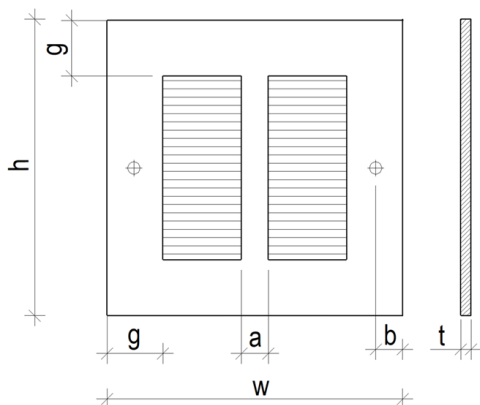

➔ DIMENSIONAL DATA

➔ TRANSPORT AND STORAGE

Store in dry and cool conditions at temperatures between + 5°C and + 35°C.

w [mm]	h [mm]	t [mm]	g [mm]	a [mm]	b [mm]
143 x 143 ± 0,5	143 x 143 ± 0,5	5,0	27,0	13,0	13,0
do	do	± 0,5	± 0,5	± 0,5	± 0,5
651 x 651 ± 0,5	651 x 651 ± 0,5				

➔ AVAILABILITY TABLE

~Size of INTU FR GRILLE [mm]	Size of INTU FR ATP [w x h] [mm]									
	Active surface [cm²]									
[WIDTH]	102	152	203	254	305	356	406	457	508	610
[HEIGHT]	102	152	203	254	305	356	406	457	508	610
	143 x 143 ~ 63 cm²	193 x 143 ~98 cm²	244 x 143 ~125 cm²	295 x 143 ~161 cm²	346 x 143 ~197 cm²	397 x 143 ~232 cm²	447 x 143 ~241 cm²	498 x 143 ~295 cm²	549 x 143 ~322 cm²	651 x 143 ~393 cm²
		193 x 193 ~152 cm²	244 x 193 ~193 cm²	295 x 193 ~249 cm²	346 x 193 ~304 cm²	397 x 193 ~359 cm²	447 x 193 ~373 cm²	498 x 193 ~456 cm²	549 x 193 ~497 cm²	651 x 193 ~608 cm²
			244 x 244 ~262 cm²	295 x 244 ~336 cm²	346 x 244 ~411 cm²	397 x 244 ~486 cm²	447 x 244 ~505 cm²	498 x 244 ~617 cm²	549 x 244 ~673 cm²	651 x 244 ~823 cm²
				295 x 295 ~424 cm²	346 x 295 ~519 cm²	397 x 295 ~613 cm²	447 x 295 ~636 cm²	498 x 295 ~778 cm²	549 x 295 ~849 cm²	651 x 295 ~1037 cm²
					346 x 346 ~626 cm²	397 x 346 ~740 cm²	447 x 346 ~768 cm²	498 x 346 ~939 cm²	549 x 346 ~1024 cm²	651 x 346 ~1252 cm²
						397 x 397 ~866 cm²	447 x 397 ~900 cm²	498 x 397 ~1100 cm²	549 x 397 ~1200 cm²	651 x 397 ~1466 cm²
							447 x 447 ~1031 cm²	498 x 447 ~1261 cm²	549 x 447 ~1375 cm²	651 x 447 ~1681 cm²
								498 x 457 ~1422 cm²	549 x 498 ~1551 cm²	651 x 498 ~1895 cm²
									549 x 549 ~1726 cm²	651 x 549 ~2110 cm²
										651 x 651 ~2539 cm²